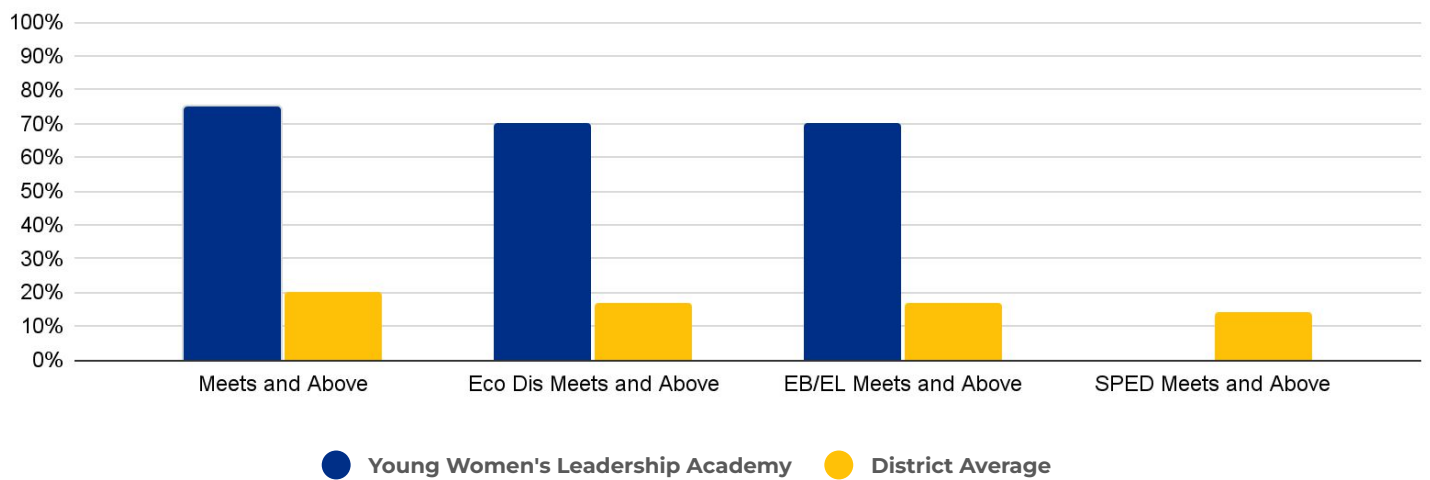

Cost Per Pupil
\$9,474

PRIMARY CRITERIA #3: 2022-23 FACILITY USE

Functional Capacity
739

Facility Usage
71%

Young Women's Leadership Academy

DEMOGRAPHICS

2022 ACADEMIC PERFORMANCE

2022-23 CHOICE IN / CHOICE OUT

BRIEF CRITERIA ANALYSIS

No options exist for consolidation with YWLA due to the unique single-sex nature of the school.