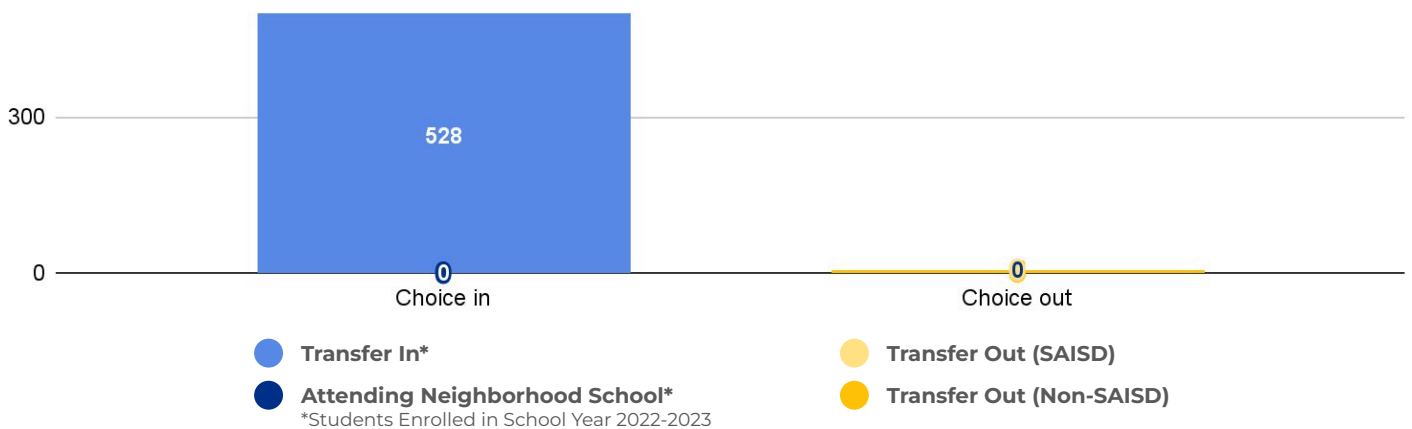

Cost Per Pupil
\$9,474

PRIMARY CRITERIA #3: 2022-23 FACILITY USE

Functional Capacity
739

Facility Usage
71%

Young Women's Leadership Academy

DEMOGRAPHICS

2022 ACADEMIC PERFORMANCE

2022-23 CHOICE IN / CHOICE OUT

BRIEF CRITERIA ANALYSIS

No options exist for consolidation with YWLA due to the unique single-sex nature of the school.