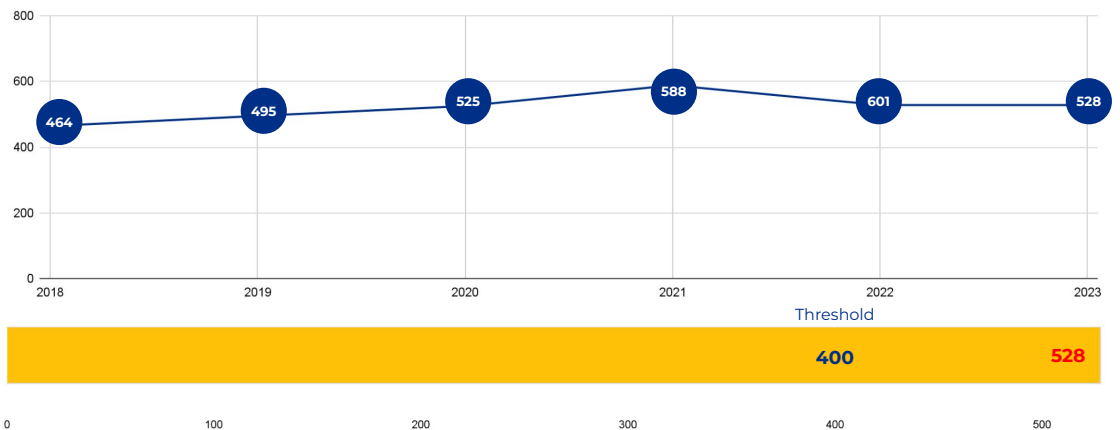

Young Women's Leadership Academy

SCHOOL OVERVIEW

Location:	2123 W Huisache Ave San Antonio, TX 78201
Grades:	6-12
Enrollment:	528
Poverty Index:	27%
Trustee/SMD:	Garza - District 7
HS Feeder Pattern:	Jefferson
Recommendation:	<ul style="list-style-type: none"> No rightsizing-related actions make a significant impact on this school.

PRIMARY CRITERIA #1: 2022-23 ENROLLMENT

2023 Enrollment
528

Campus Type
Specialty HS

Enrollment Threshold
400

	2018	2019	2020	2021	2022	2023
Total Enrollment:	464	495	525	588	601	528

PRIMARY CRITERIA #2: FACILITY COST PER PUPIL

Cost Per Pupil
\$9,474

PRIMARY CRITERIA #3: 2022-23 FACILITY USE

Functional Capacity
739

Facility Usage
71%

Young Women's Leadership Academy

DEMOGRAPHICS

2022 ACADEMIC PERFORMANCE

2022-23 CHOICE IN / CHOICE OUT