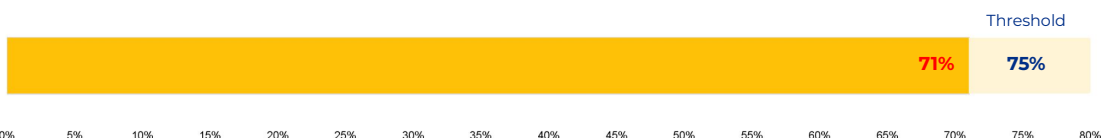

PRIMARY CRITERIA #1: 2022-23 ENROLLMENT

2023 Enrollment
528

Campus Type
Specialty HS

Enrollment Threshold
400

	2018	2019	2020	2021	2022	2023
Total Enrollment:	464	495	525	588	601	528

PRIMARY CRITERIA #2: FACILITY COST PER PUPIL

Cost Per Pupil
\$9,474

PRIMARY CRITERIA #3: 2022-23 FACILITY USE

Functional Capacity
739

Facility Usage
71%

Young Women's Leadership Academy

DEMOGRAPHICS

2022 ACADEMIC PERFORMANCE

2022-23 CHOICE IN / CHOICE OUT