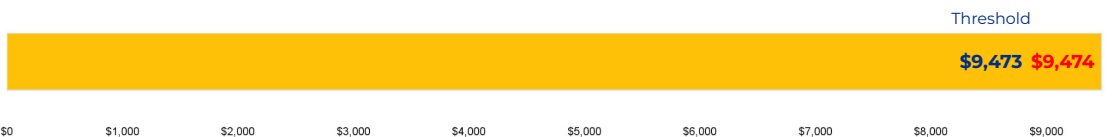

PRIMARY CRITERIA #1: 2022-23 ENROLLMENT

2023 Enrollment
528

Campus Type
Specialty HS

Enrollment Threshold
400

	2018	2019	2020	2021	2022	2023
Total Enrollment:	464	495	525	588	601	528

PRIMARY CRITERIA #2: FACILITY COST PER PUPIL

Cost Per Pupil
\$9,474

PRIMARY CRITERIA #3: 2022-23 FACILITY USE

Functional Capacity
739

Facility Usage
71%

Young Women's Leadership Academy

DEMOGRAPHICS

2022 ACADEMIC PERFORMANCE

2022-23 CHOICE IN / CHOICE OUT