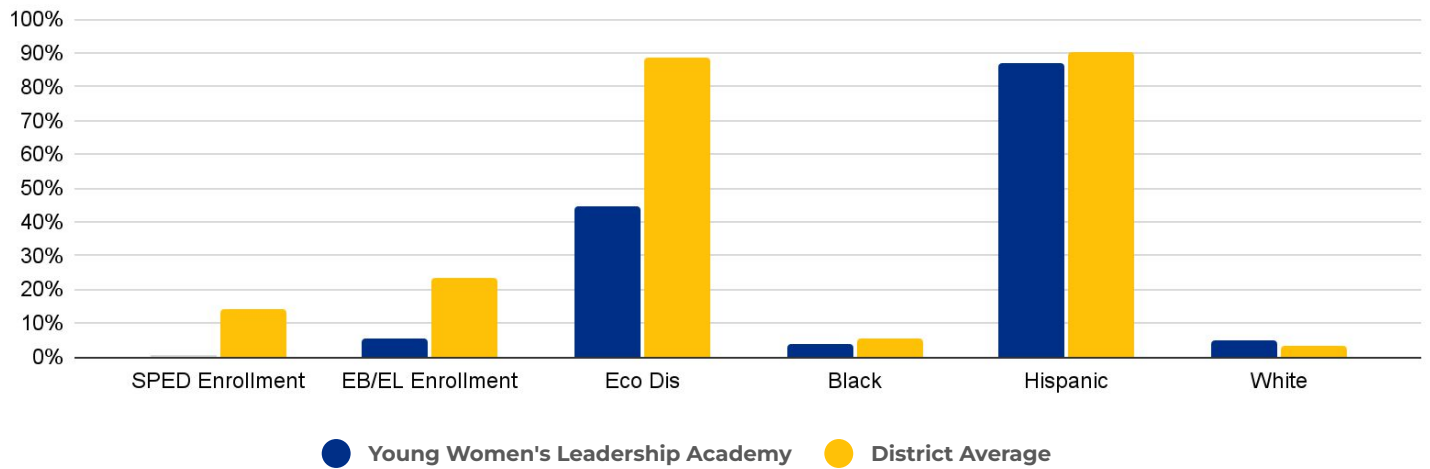

Cost Per Pupil
\$9,474

PRIMARY CRITERIA #3: 2022-23 FACILITY USE

Functional Capacity
739

Facility Usage
71%

Young Women's Leadership Academy

DEMOGRAPHICS

2022 ACADEMIC PERFORMANCE

2022-23 CHOICE IN / CHOICE OUT

BRIEF CRITERIA ANALYSIS

No options exist for consolidation with YWLA due to the unique single-sex nature of the school.