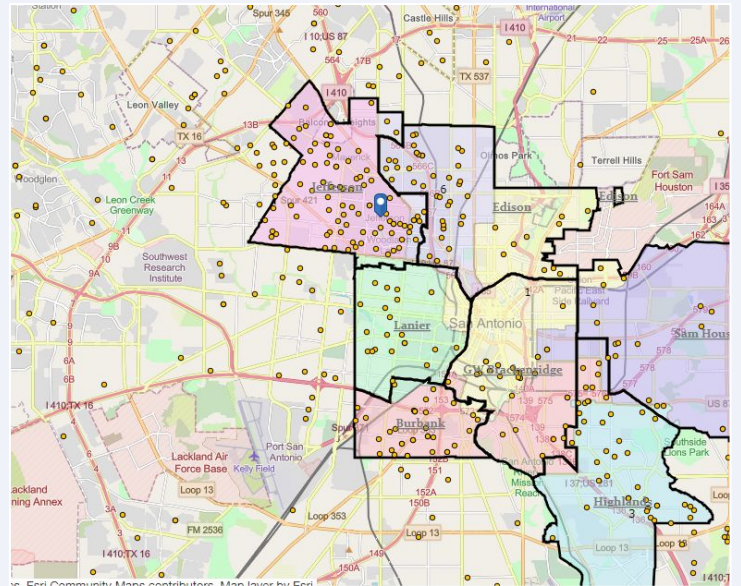

Young Women's Leadership Academy

SCHOOL OVERVIEW

Location:	2123 W Huisache Ave San Antonio, TX 78201
Grades:	6-12
Enrollment:	528
Poverty Index:	27%
Trustee/SMD:	Garza - District 7
HS Feeder Pattern:	Jefferson
Recommendation:	<ul style="list-style-type: none"> No rightsizing-related actions make a significant impact on this school.